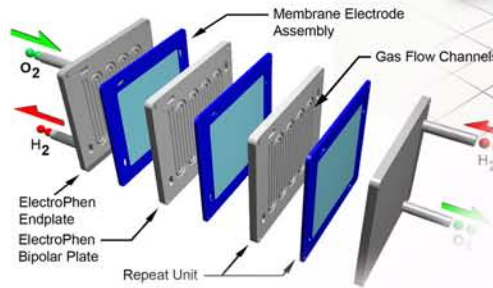

Web Design

FPMC+ FUTURE PROJECT MANAGEMENT CONSULTANTS

IMAGINATION INTO INSPIRATION

Home | About Us | Services | Partners | Contact

FSMC-Europe provides consultancy services reasonably priced achieving real solutions for our clients

OUR VISION
To maximize our customers potential and results with the best use of available resources for a sustainable growth

OUR VALUES

- Focused Customer Service Orientated

Home | About Us | Contact | E-mail | Links

OutsideTheBox
Your range of tailored training solutions.....out of a box

HOME | FULL RANGE OF SOLUTIONS | WHAT OUR CUSTOMER SAY | ADDED VALUE SERVICES | BUY NOW

Outside The Box offer a range of effective convenient self training solutions that minimise disruption to your business, and maximise your personal development potential.

photo grafic

HOME | GRAPHICS | VISUALISATION | WEB | ARTS

High quality photo realistic graphics, digital, and natural media arts.

CONCEPT GRAPHICS DESIGN

What can I do for you?