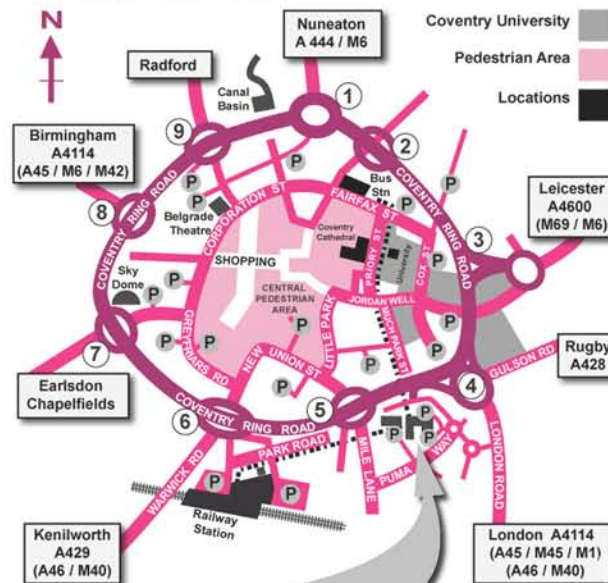

### Coventry City Centre

Follow the Coventry Ring Road to junction 5. Exit the junction along Mile lane and take the first left into Puma Way at the first set of traffic lights. Travel along Puma Way to the island and take the first exit into the Technocentre. You can choose from 2 car parks which are barrier controlled. Please ensure you have your barrier exit code from reception before leaving.